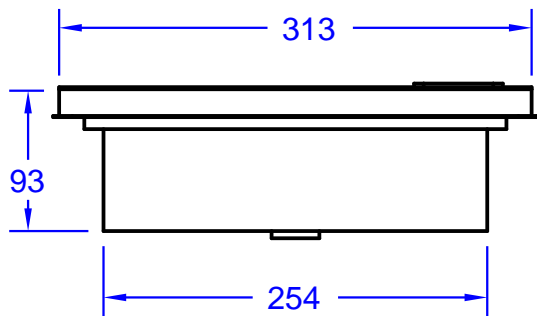

BULL
EUROPE

ITEM:

#66007

DROP-IN CUTTING

BOARD

SPEC SHEET

Top View

Isometric View

Front View

Side View

NOTES:

ITEM :#96007

1. CUTOUT DIMENSIONS: 286W X 445D X 83H

2. DIMENSIONS IN MM

3. SCALE: 1 : 5(Printer page scaling none, do not use fit to printable area option)

4. REVISION: 09/2016