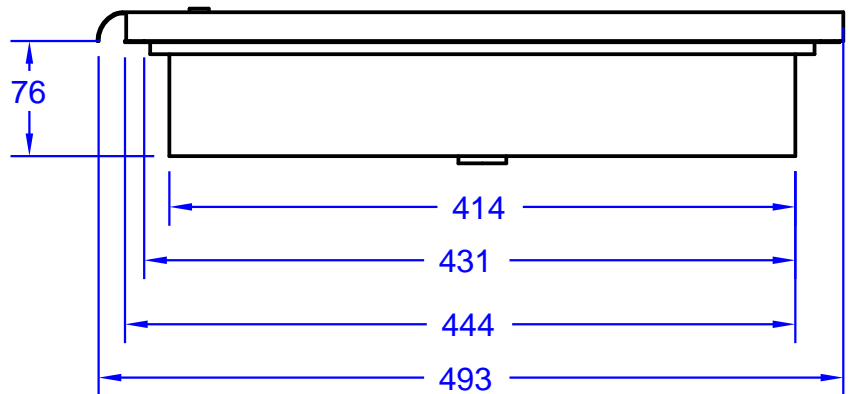

BULL
EUROPE

ITEM:

#66007

DROP-IN CUTTING

BOARD

SPEC SHEET

Top View

Isometric View

Front View

Side View

NOTES:

ITEM :#96007

1. CUTOUT DIMENSIONS: 286W X 445D X 83H

2. DIMENSIONS IN MM

3. SCALE: 1 : 5(Printer page scaling none, do not use fit to printable area option)

4. REVISION: 09/2016