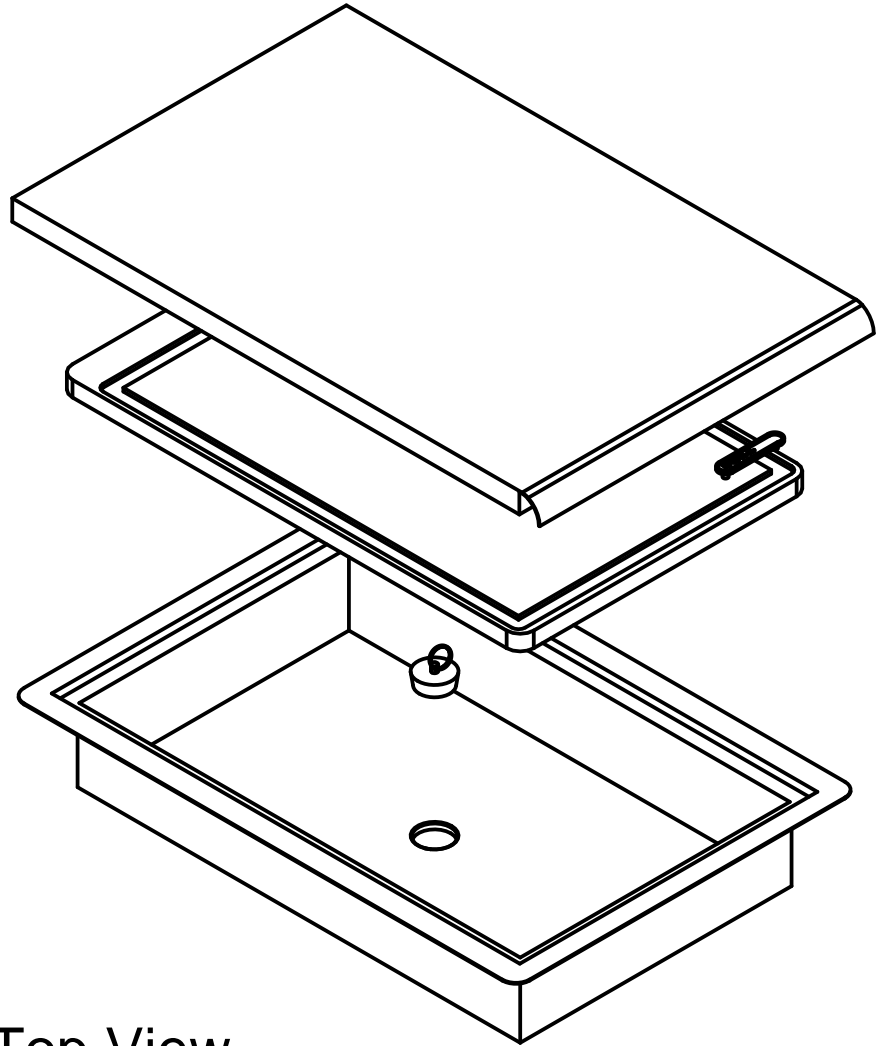

BULL
EUROPE

ITEM:

#66007

DROP-IN CUTTING

BOARD

SPEC SHEET

Top View

Isometric View

Front View

Side View

NOTES:

ITEM :#96007

1. CUTOUT DIMENSIONS: 286W X 445D X 83H

2. DIMENSIONS IN MM

3. SCALE: 1 : 5(Printer page scaling none, do not use fit to printable area option)

4. REVISION: 09/2016