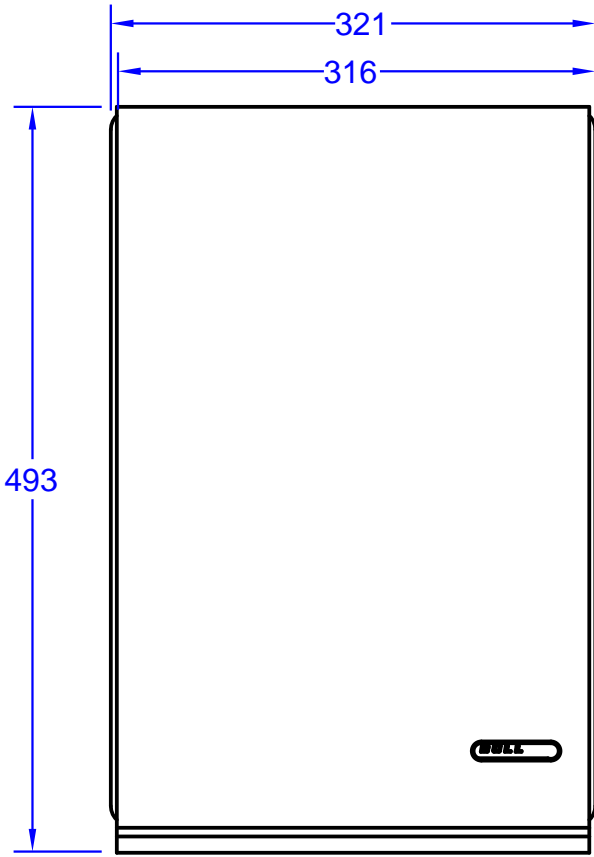

BULL
EUROPE

ITEM:

#66007

DROP-IN CUTTING

BOARD

SPEC SHEET

Top View

Isometric View

Front View

Side View

NOTES:

ITEM :#96007

1. CUTOUT DIMENSIONS: 286W X 445D X 83H

2. DIMENSIONS IN MM

3. SCALE: 1 : 5(Printer page scaling none, do not use fit to printable area option)

4. REVISION: 09/2016