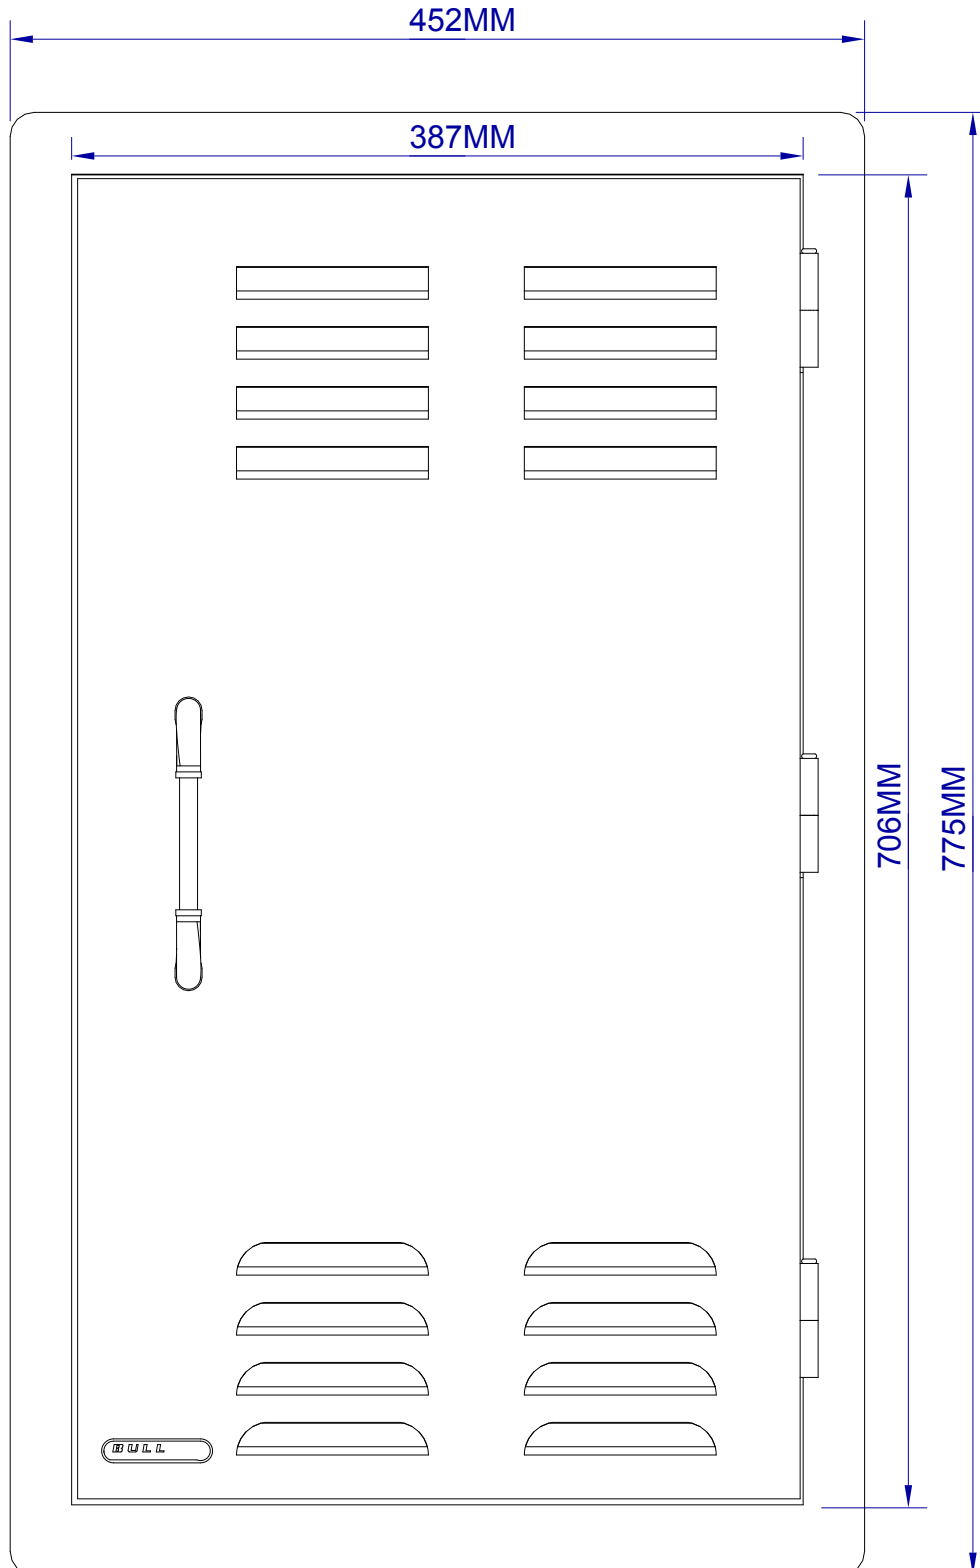

BULL
EUROPE

LARGE VENTED
DOOR #89978
SPEC SHEET

NOTES:

ITEM: Vertical Door with Louvered Vents

1. CUTOUT DIMENSIONS: 400mm W X 51mm D X 715mm H

2. SCALE: 1 : 4