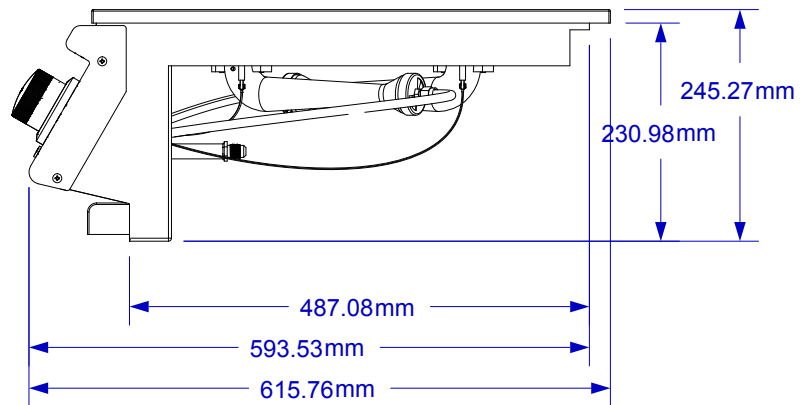

BULL
EUROPE

**SLIDE-IN
DOUBLE
SIDEBURNER
SPEC SHEET
SKU #30008 S
SKU #30009 S**

ISOMETRIC VIEW

FRONT VIEW

RIGHT SIDE VIEW

NOTES:

ITEM: SKU #30008 S SKU #30009 S

1. CUTOUT DIMENSIONS: 309mm W X 547mm D X 242mm H

2. SCALE: 1 ; 4

3. REVISION: 07/2015