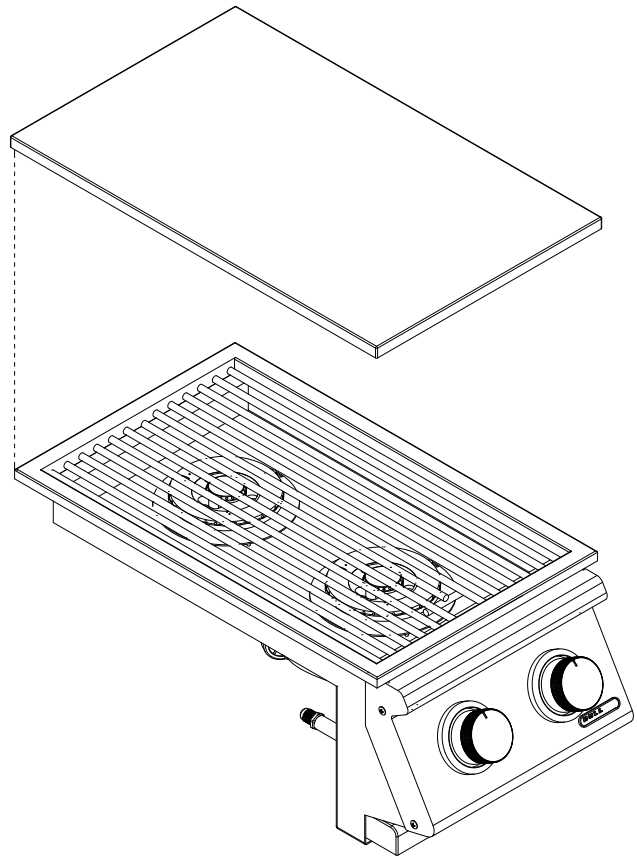

BULL
EUROPE

**SLIDE-IN
DOUBLE
SIDEBURNER
SPEC SHEET
SKU #30008 S
SKU #30009 S**

ISOMETRIC VIEW

FRONT VIEW

RIGHT SIDE VIEW

NOTES:

ITEM: SKU #30008 S SKU #30009 S

1. CUTOUT DIMENSIONS: 309mm W X 547mm D X 242mm H

2. SCALE: 1 ; 4

3. REVISION: 07/2015