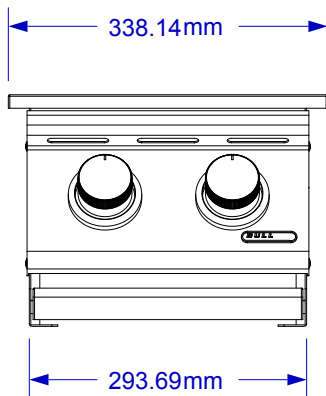

BULL
EUROPE

**SLIDE-IN
DOUBLE
SIDEBURNER
SPEC SHEET
SKU #30008 S
SKU #30009 S**

ISOMETRIC VIEW

FRONT VIEW

RIGHT SIDE VIEW

NOTES:

ITEM: SKU #30008 S SKU #30009 S

1. CUTOUT DIMENSIONS: 309mm W X 547mm D X 242mm H

2. SCALE: 1 ; 4

3. REVISION: 07/2015