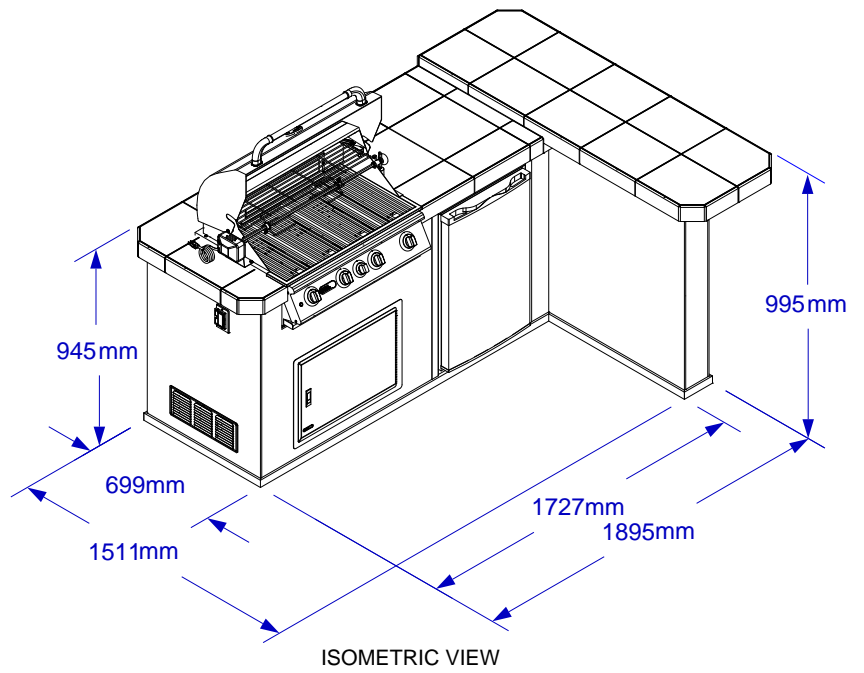

BULL
EUROPE

ITAM: #31026
LUXURY Q ISLAND
SPEC SHEET

NOTES:

ITEM: # 31026

1. 153mm MAX HEIGHT ON ALL STUB-UPS.
2. SHOWN WITH STANDARD 4-BURNER ANGUS GRILL.
3. SCALE: 1 : 32 (Printer page scaling none, do not use fit to printable area option)
4. REVISION: 01/2015

STUB-UP DIAGRAM
SCALE 1 : 24
(SEE NOTE #1)