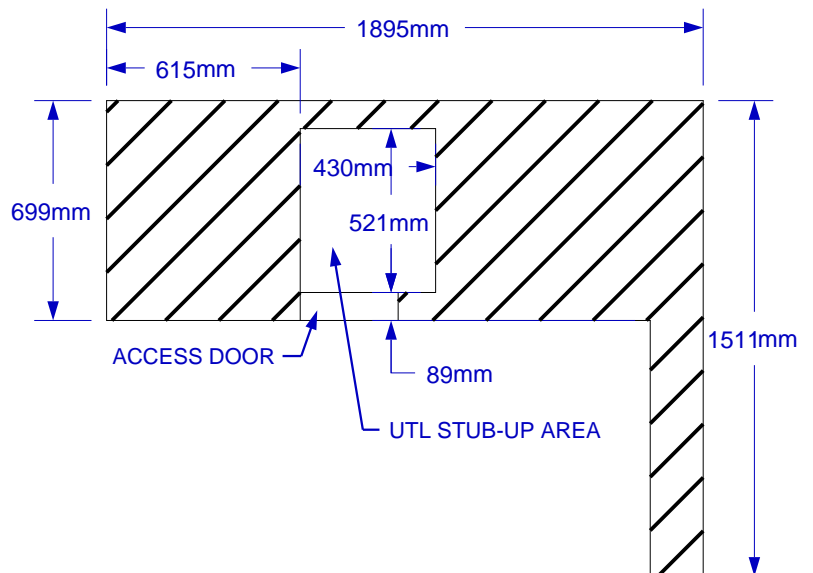

BULL
EUROPE

ITAM: #31026
LUXURY Q ISLAND
SPEC SHEET

NOTES:

ITEM: # 31026

1. 153mm MAX HEIGHT ON ALL STUB-UPS.
2. SHOWN WITH STANDARD 4-BURNER ANGUS GRILL.
3. SCALE: 1 : 32 (Printer page scaling none, do not use fit to printable area option)
4. REVISION: 01/2015

STUB-UP DIAGRAM
SCALE 1 : 24
(SEE NOTE #1)