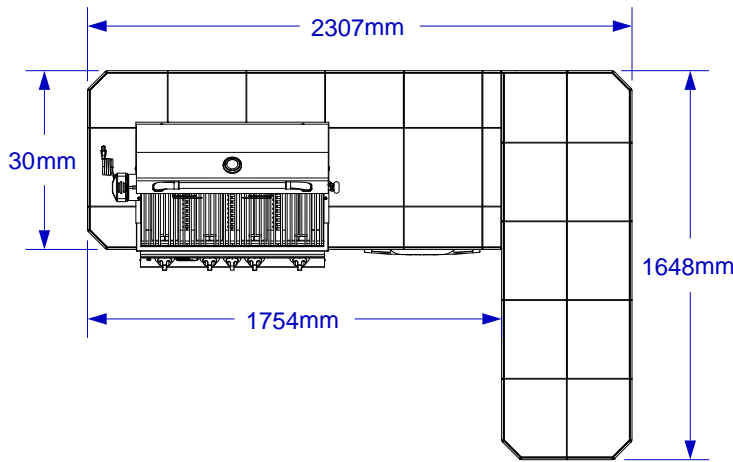

BULL
EUROPE

ITAM: #31026
LUXURY Q ISLAND
SPEC SHEET

NOTES:

ITEM: # 31026

1. 153mm MAX HEIGHT ON ALL STUB-UPS.
2. SHOWN WITH STANDARD 4-BURNER ANGUS GRILL.
3. SCALE: 1 : 32 (Printer page scaling none, do not use fit to printable area option)
4. REVISION: 01/2015

STUB-UP DIAGRAM
SCALE 1 : 24
(SEE NOTE #1)