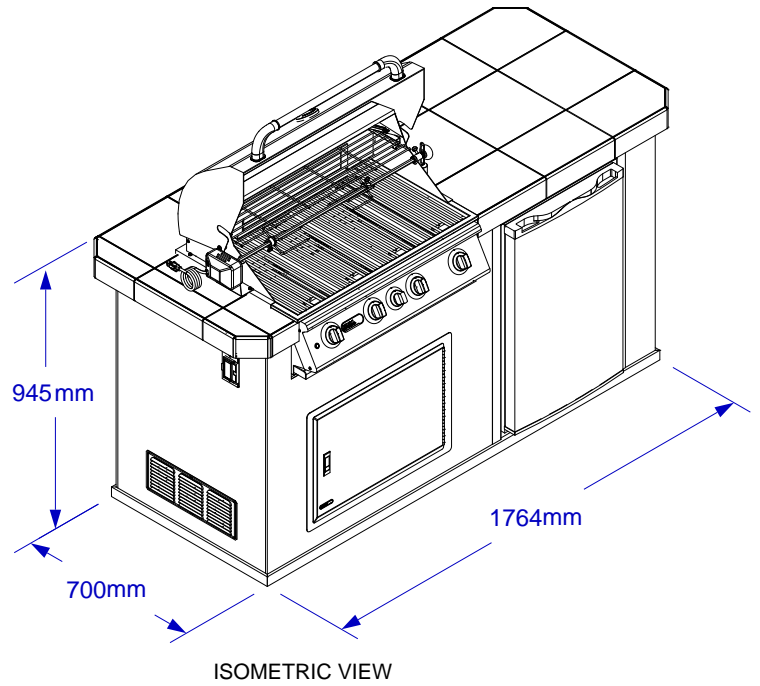

**BULL
EUROPE**

ITEM: #31006
POWER Q ISLAND
W/ 789mm
TOP & ANGUS
GRILL SPEC SHEET

TOP VIEW

STUB-UP DIAGRAM
(SEE NOTE #2)

NOTES:

ITEM: # 31006

1. FOR ROCK FINISHES, ADD 39mm ON ALL BASE SIDES.
2. 153mm MAX HEIGHT ON ALL STUB-UPS.
3. SHOWN WITH STANDARD 4-BURNER ANGUS GRILL.
4. SCALE: 1 : 24 (Printer page scaling none, do not use fit to printable area option)
5. REVISION: 01/2015