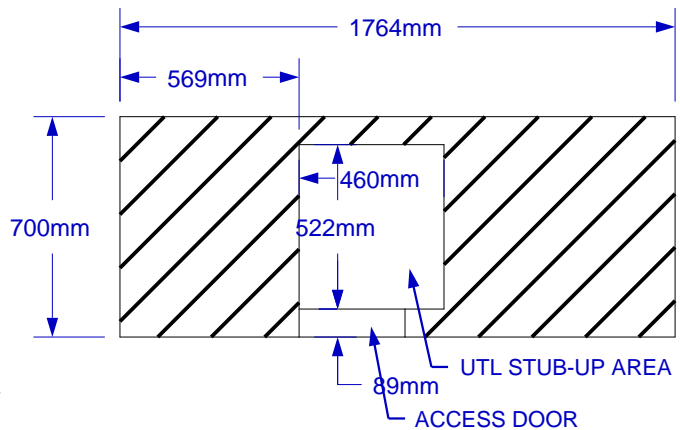

**BULL
EUROPE**

ITEM: #31006
POWER Q ISLAND
W/ 789mm
TOP & ANGUS
GRILL SPEC SHEET

TOP VIEW

STUB-UP DIAGRAM
(SEE NOTE #2)

NOTES:

ITEM: # 31006

1. FOR ROCK FINISHES, ADD 39mm ON ALL BASE SIDES.
2. 153mm MAX HEIGHT ON ALL STUB-UPS.
3. SHOWN WITH STANDARD 4-BURNER ANGUS GRILL.
4. SCALE: 1 : 24 (Printer page scaling none, do not use fit to printable area option)
5. REVISION: 01/2015