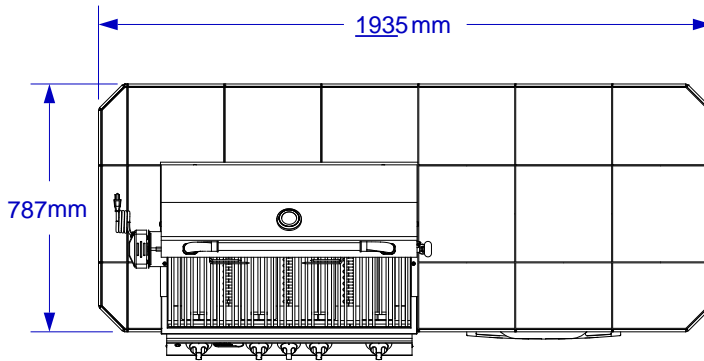

**BULL
EUROPE**

ITEM: #31006
POWER Q ISLAND
W/ 789mm
TOP & ANGUS
GRILL SPEC SHEET

TOP VIEW

STUB-UP DIAGRAM
(SEE NOTE #2)

NOTES:

ITEM: # 31006

1. FOR ROCK FINISHES, ADD 39mm ON ALL BASE SIDES.
2. 153mm MAX HEIGHT ON ALL STUB-UPS.
3. SHOWN WITH STANDARD 4-BURNER ANGUS GRILL.
4. SCALE: 1 : 24 (Printer page scaling none, do not use fit to printable area option)
5. REVISION: 01/2015