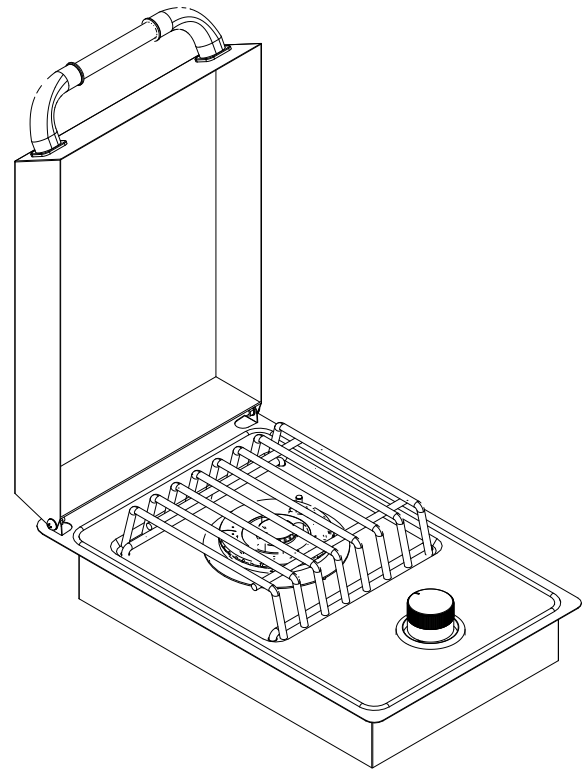

**BULL**  
**EUROPE**

ITEM:  
#60008 LP  
#60009 NG  
SINGLE SIDEBURNER  
SPEC SHEET

ISOMETRIC VIEW

TOP VIEW

FRONT VIEW

RIGHT SIDE VIEW

NOTES:

ITEM: #60008 LP #60009 NG

1. CUTOUT DIMENSIONS: 286mmW X 445mmD X 86mmH

2. SCALE: 1 : 8 (Printer page scaling none, do not use fit to printable area option)

3. REVISION: 10/2014