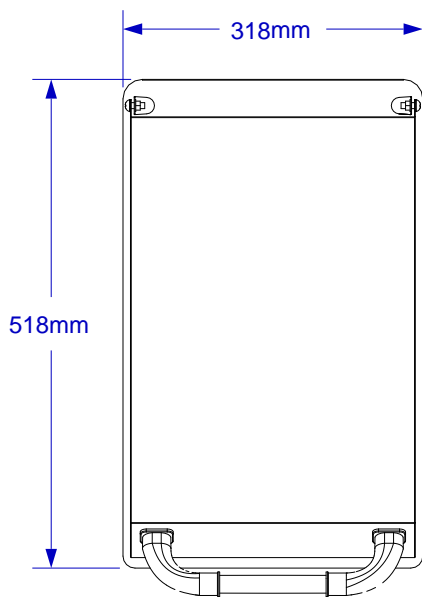

**BULL**  
**EUROPE**

ITEM:  
#60008 LP  
#60009 NG  
SINGLE SIDEBURNER  
SPEC SHEET

ISOMETRIC VIEW

TOP VIEW

FRONT VIEW

RIGHT SIDE VIEW

NOTES:

ITEM: #60008 LP #60009 NG

1. CUTOUT DIMENSIONS: 286mmW X 445mmD X 86mmH

2. SCALE: 1 : 8 (Printer page scaling none, do not use fit to printable area option)

3. REVISION: 10/2014