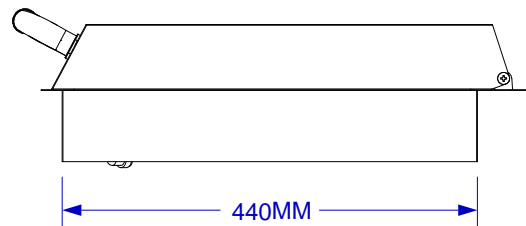

**BULL**  
**EUROPE**

ITEM:  
#60008 LP  
#60009 NG  
SINGLE SIDEBURNER  
SPEC SHEET

ISOMETRIC VIEW

TOP VIEW

FRONT VIEW

RIGHT SIDE VIEW

NOTES:

ITEM: #60008 LP #60009 NG

1. CUTOUT DIMENSIONS: 286mmW X 445mmD X 86mmH

2. SCALE: 1 : 8 (Printer page scaling none, do not use fit to printable area option)

3. REVISION: 10/2014