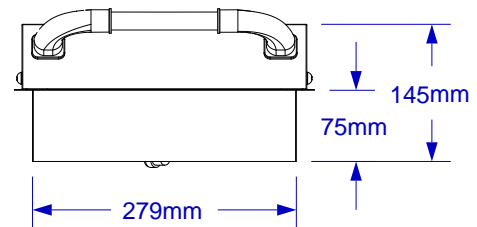

**BULL**  
**EUROPE**

ITEM:  
#60008 LP  
#60009 NG  
SINGLE SIDEBURNER  
SPEC SHEET

ISOMETRIC VIEW

TOP VIEW

FRONT VIEW

RIGHT SIDE VIEW

NOTES:

ITEM: #60008 LP #60009 NG

1. CUTOUT DIMENSIONS: 286mmW X 445mmD X 86mmH

2. SCALE: 1 : 8 (Printer page scaling none, do not use fit to printable area option)

3. REVISION: 10/2014