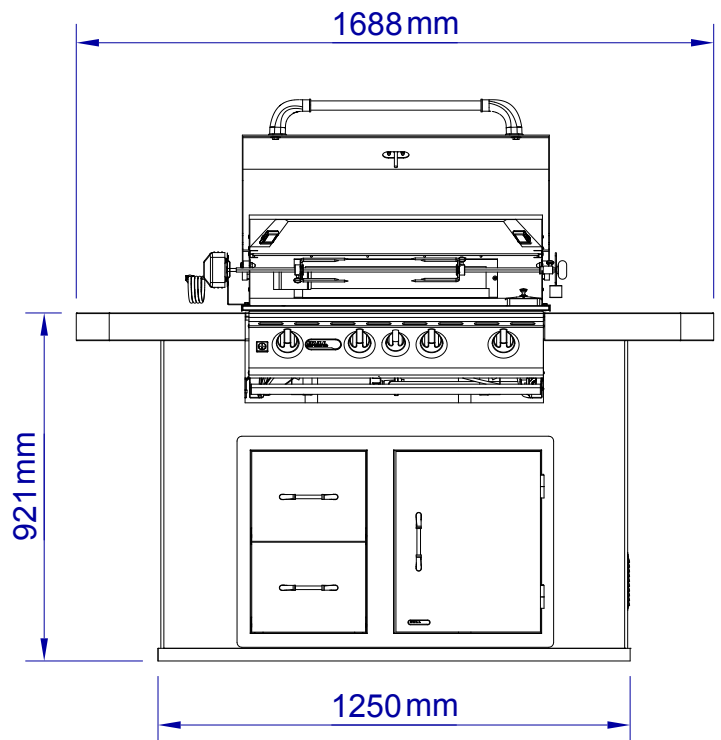

BULL
EUROPE

ITEM:

#31004 Stucco

#31005 Rock

MASTER Q ISLAND

W/ 789mm TOP

SPEC SHEET

NOTES:

ITEM: # Stucco - 31004 / Rock - 31005

1. FOR ROCK FINISHES, ADD 39mm ON ALL BASE SIDES.

2. 153mm MAX HEIGHT ON ALL STUB-UPS.

3. SHOWN WITH STANDARD 4-BURNER ANGUS GRILL.

4. SCALE: 1 : 24 (Printer page scaling none, do not use fit to printable area option)