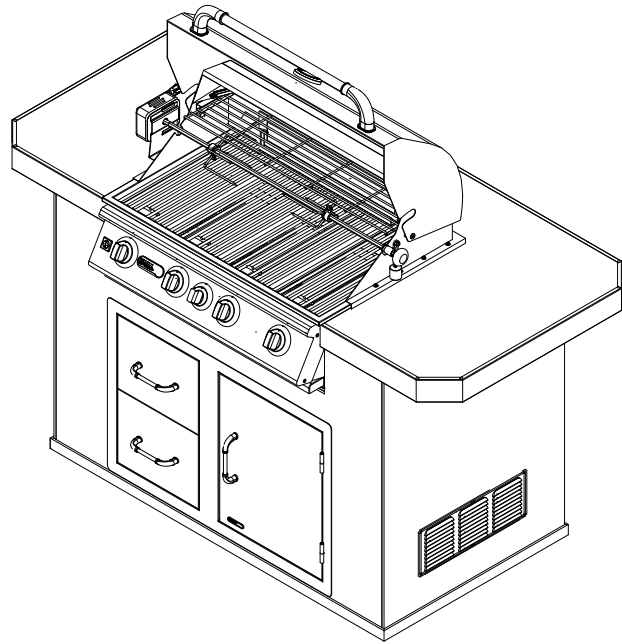

BULL
EUROPE

ITEM:

#31004 Stucco

#31005 Rock

MASTER Q ISLAND

W/ 789mm TOP

SPEC SHEET

NOTES:

ITEM: # Stucco - 31004 / Rock - 31005

1. FOR ROCK FINISHES, ADD 39mm ON ALL BASE SIDES.

2. 153mm MAX HEIGHT ON ALL STUB-UPS.

3. SHOWN WITH STANDARD 4-BURNER ANGUS GRILL.

4. SCALE: 1 : 24 (Printer page scaling none, do not use fit to printable area option)