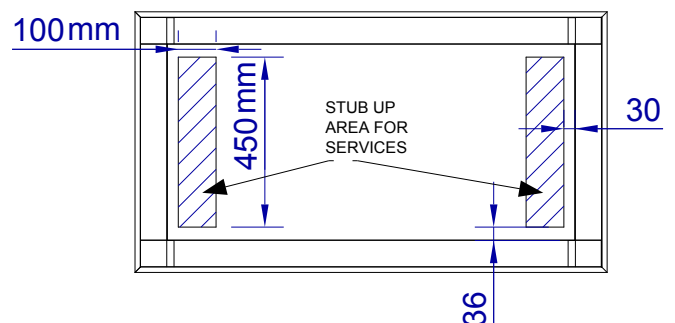

BULL
EUROPE

ITEM:

#31004 Stucco

#31005 Rock

MASTER Q ISLAND

W/ 789mm TOP

SPEC SHEET

NOTES:

ITEM: # Stucco - 31004 / Rock - 31005

1. FOR ROCK FINISHES, ADD 39mm ON ALL BASE SIDES.

2. 153mm MAX HEIGHT ON ALL STUB-UPS.

3. SHOWN WITH STANDARD 4-BURNER ANGUS GRILL.

4. SCALE: 1 : 24 (Printer page scaling none, do not use fit to printable area option)