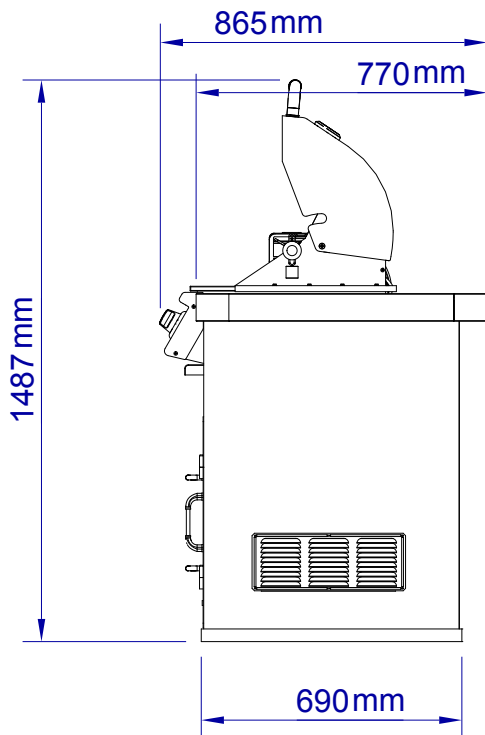

BULL
EUROPE

ITEM:

#31004 Stucco

#31005 Rock

MASTER Q ISLAND

W/ 789mm TOP

SPEC SHEET

NOTES:

ITEM: # Stucco - 31004 / Rock - 31005

1. FOR ROCK FINISHES, ADD 39mm ON ALL BASE SIDES.

2. 153mm MAX HEIGHT ON ALL STUB-UPS.

3. SHOWN WITH STANDARD 4-BURNER ANGUS GRILL.

4. SCALE: 1 : 24 (Printer page scaling none, do not use fit to printable area option)