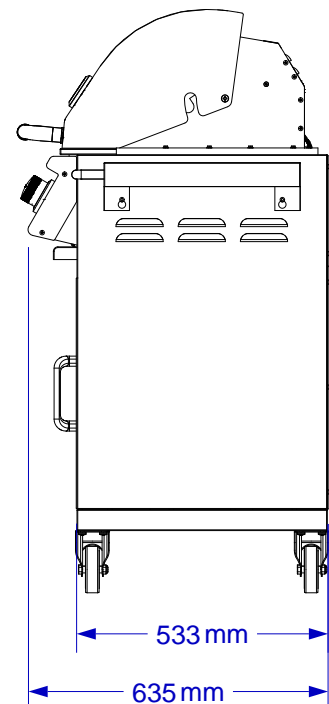

BULL.
EUROPE

ISOMETRIC VIEW

ITEM:
#87001 LP
#87002 NG
LONESTAR SELECT
CART SPEC SHEET

FRONT VIEW

RIGHT SIDE VIEW

NOTE:

ITEM: #87001 LP / #87002 NG

1. SCALE: 1 ; 16 (Printer page scaling none, do not use fit to printable area option)