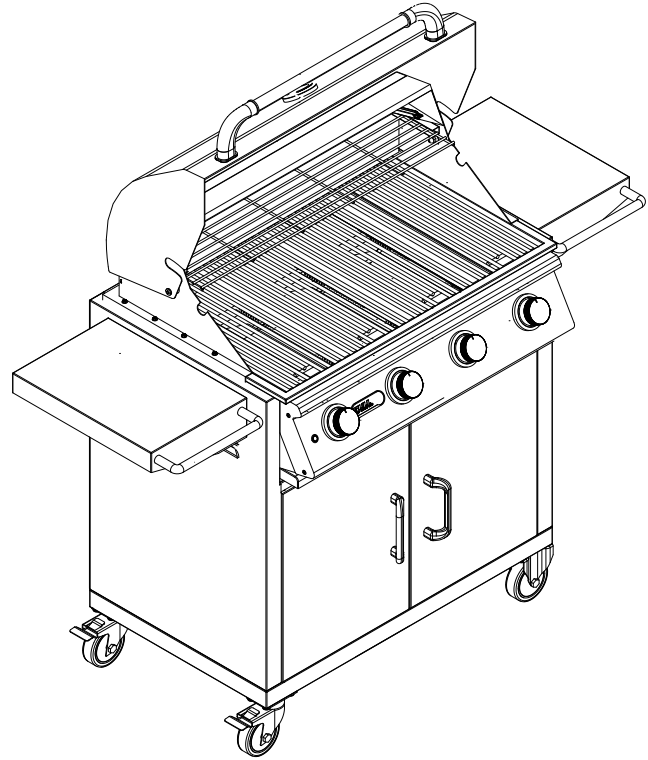

BULL.
EUROPE

ISOMETRIC VIEW

ITEM:
#87001 LP
#87002 NG
LONESTAR SELECT
CART SPEC SHEET

FRONT VIEW

RIGHT SIDE VIEW

NOTE:

ITEM: #87001 LP / #87002 NG

1. SCALE: 1 ; 16 (Printer page scaling none, do not use fit to printable area option)