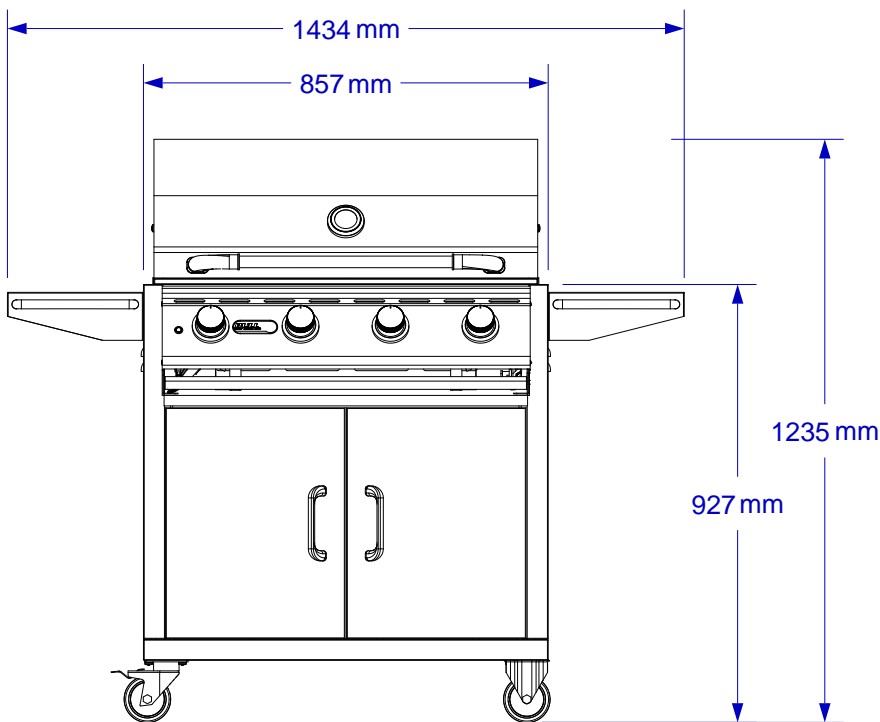

BULL.
EUROPE

ISOMETRIC VIEW

ITEM:
#87001 LP
#87002 NG
LONESTAR SELECT
CART SPEC SHEET

FRONT VIEW

RIGHT SIDE VIEW

NOTE:

ITEM: #87001 LP / #87002 NG

1. SCALE: 1 ; 16 (Printer page scaling none, do not use fit to printable area option)